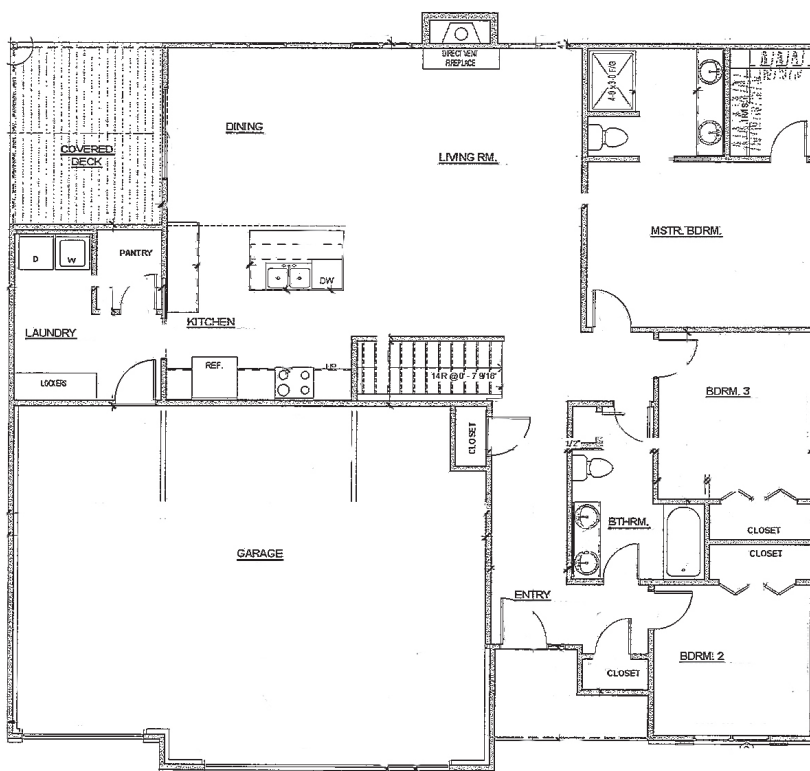

THE RIVENDELL

Caleigh Dowie
515-710-2687
caleigh@iowarealty.com