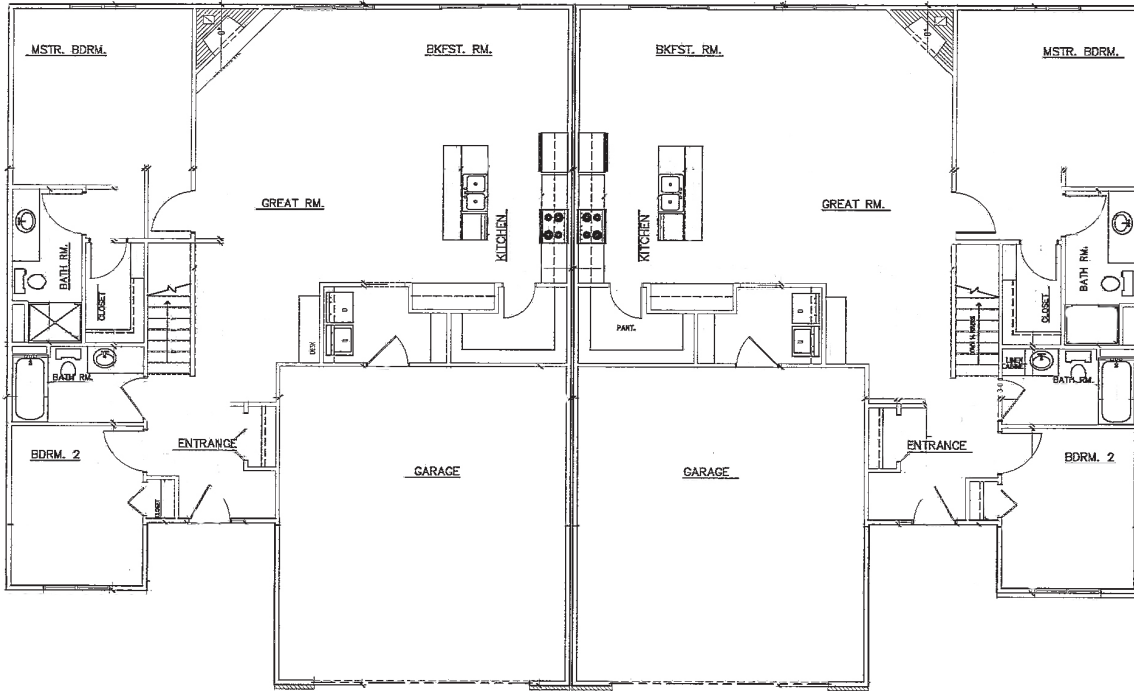

THE MEADOW VIEW II

Caleigh Dowie
515-710-2687
caleigh@iowarealty.com