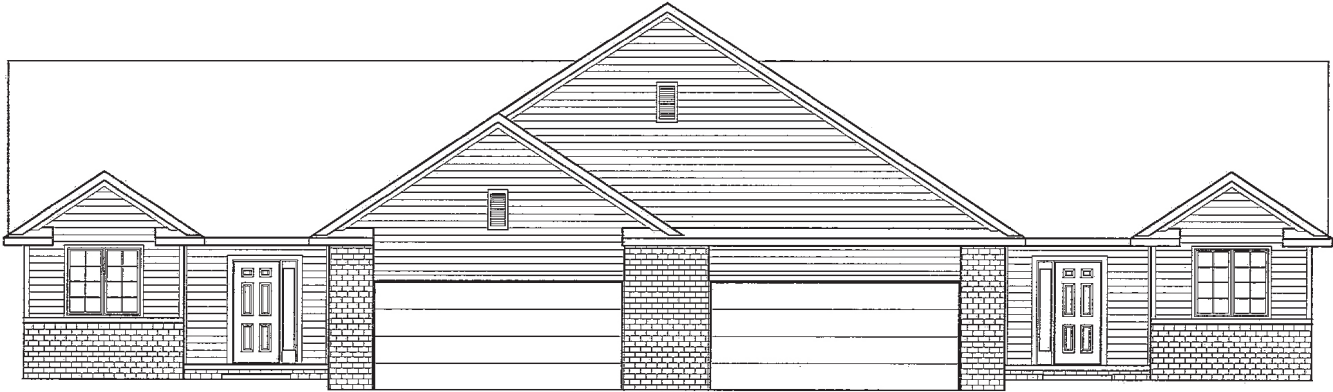

THE MEADOW VIEW II

Caleigh Dowie
515-710-2687
caleigh@iowarealty.com