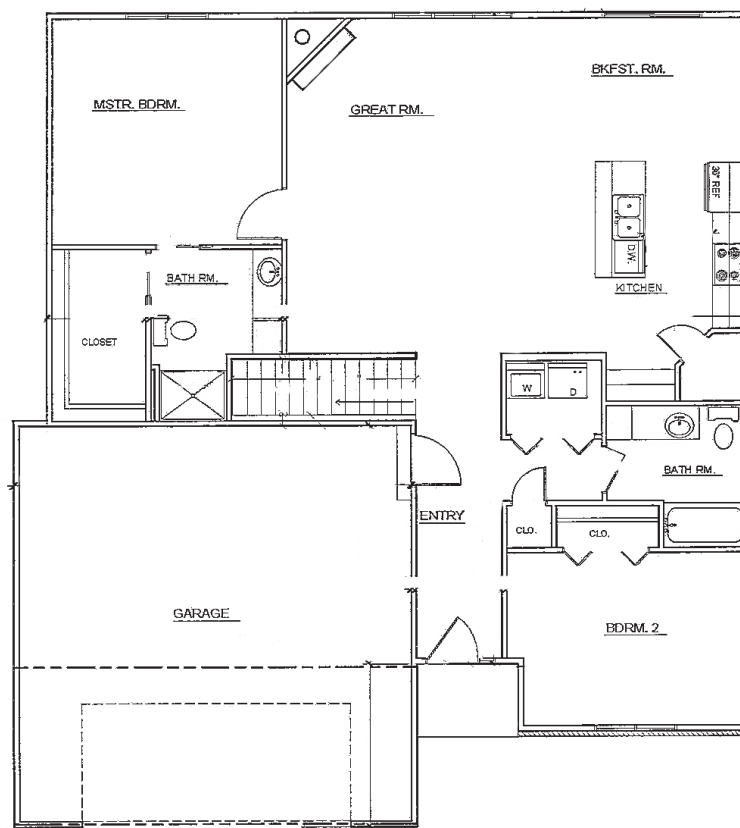

THE MEADOW VIEW

Caleigh Dowie

515-710-2687

caleigh@iowarealty.com

IOWARealty®

Iowa's Largest